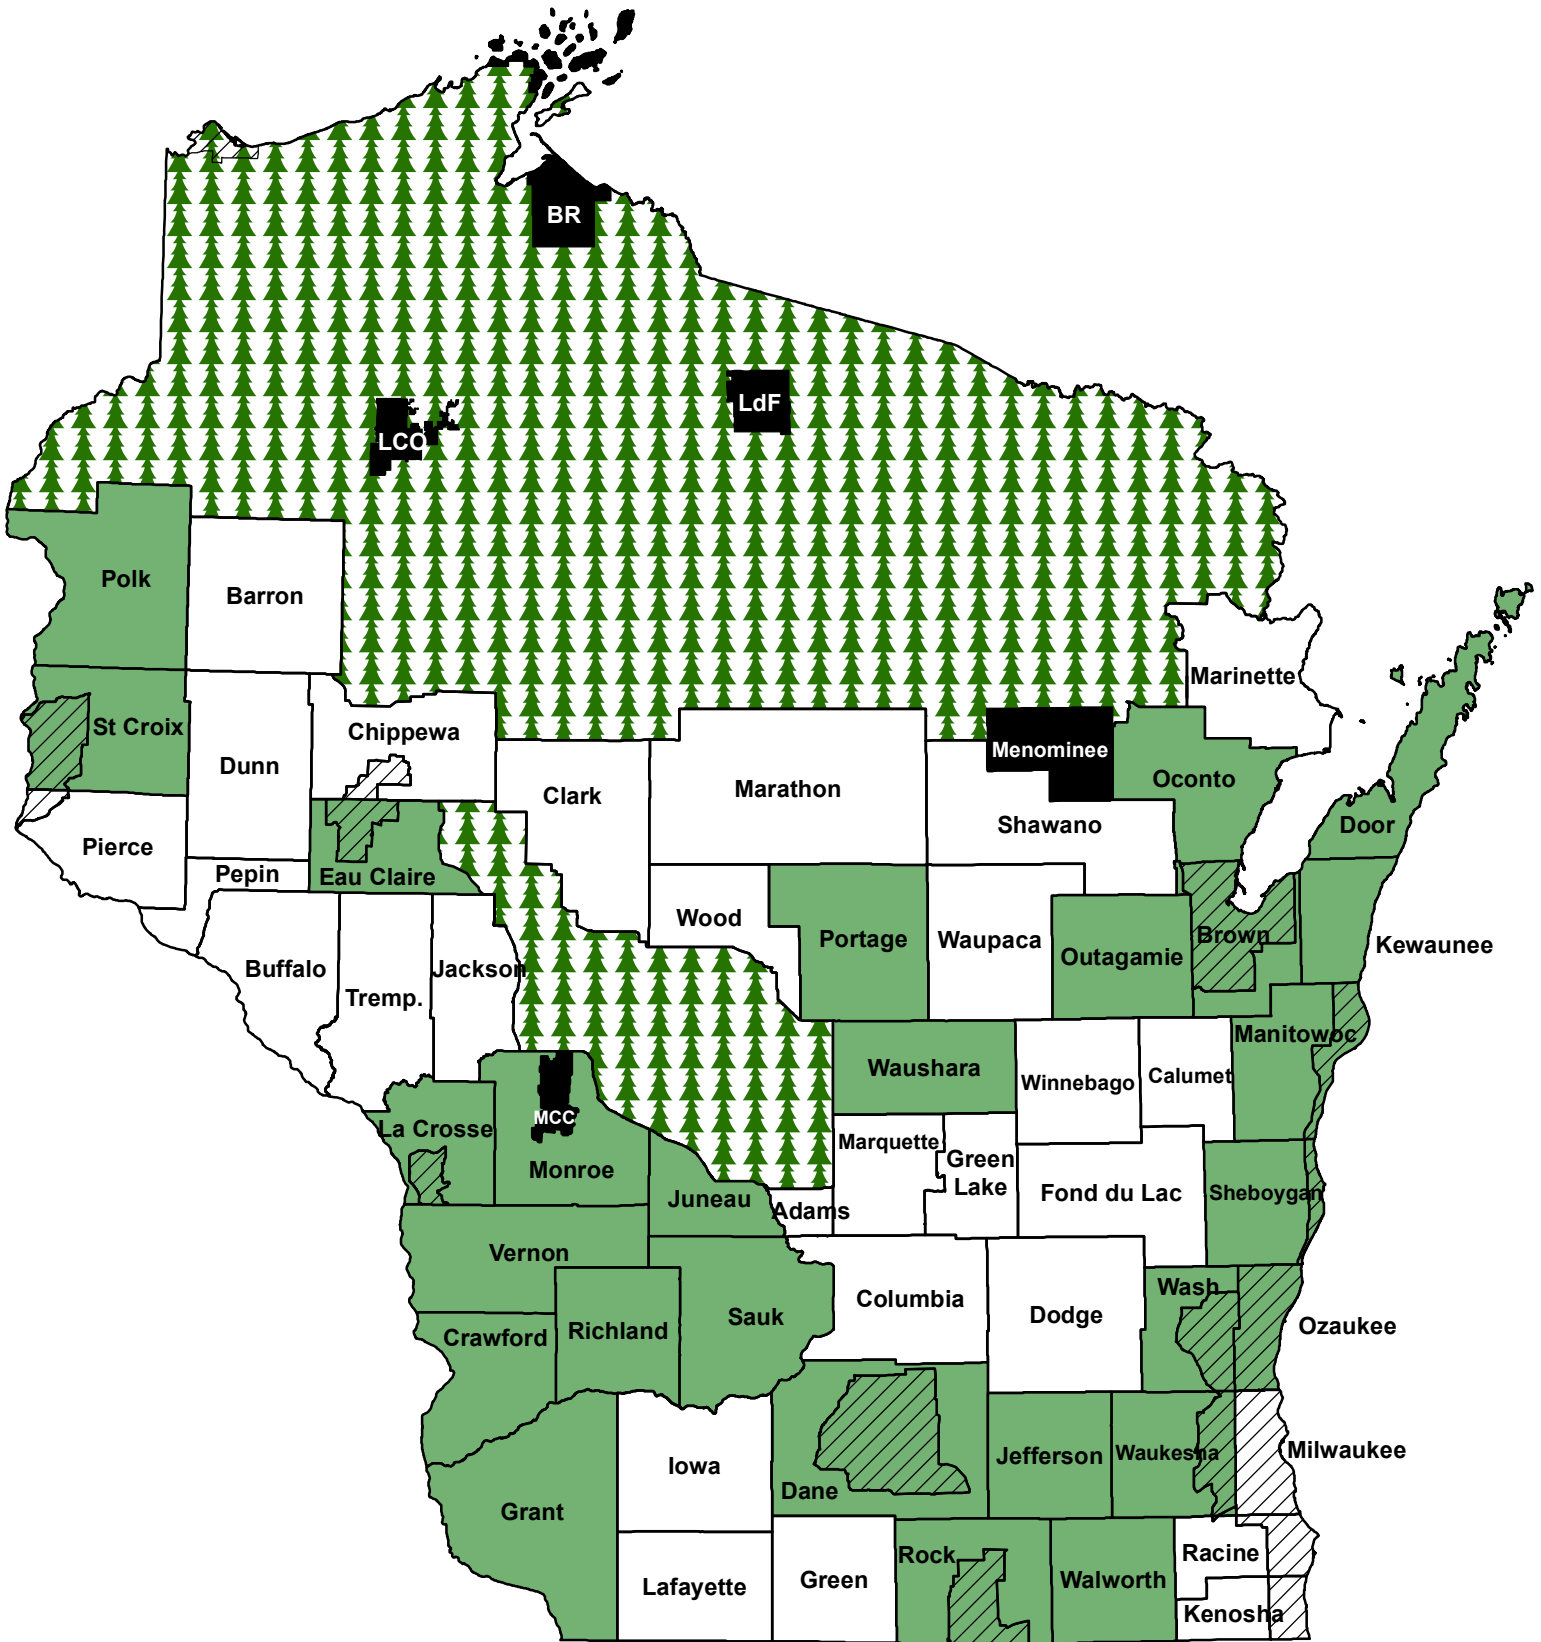

Extended Archery and Crossbow Seasons Sept. 18 - Jan. 31, 2022

Extended Archery Season by County

Yes No Metro Zone