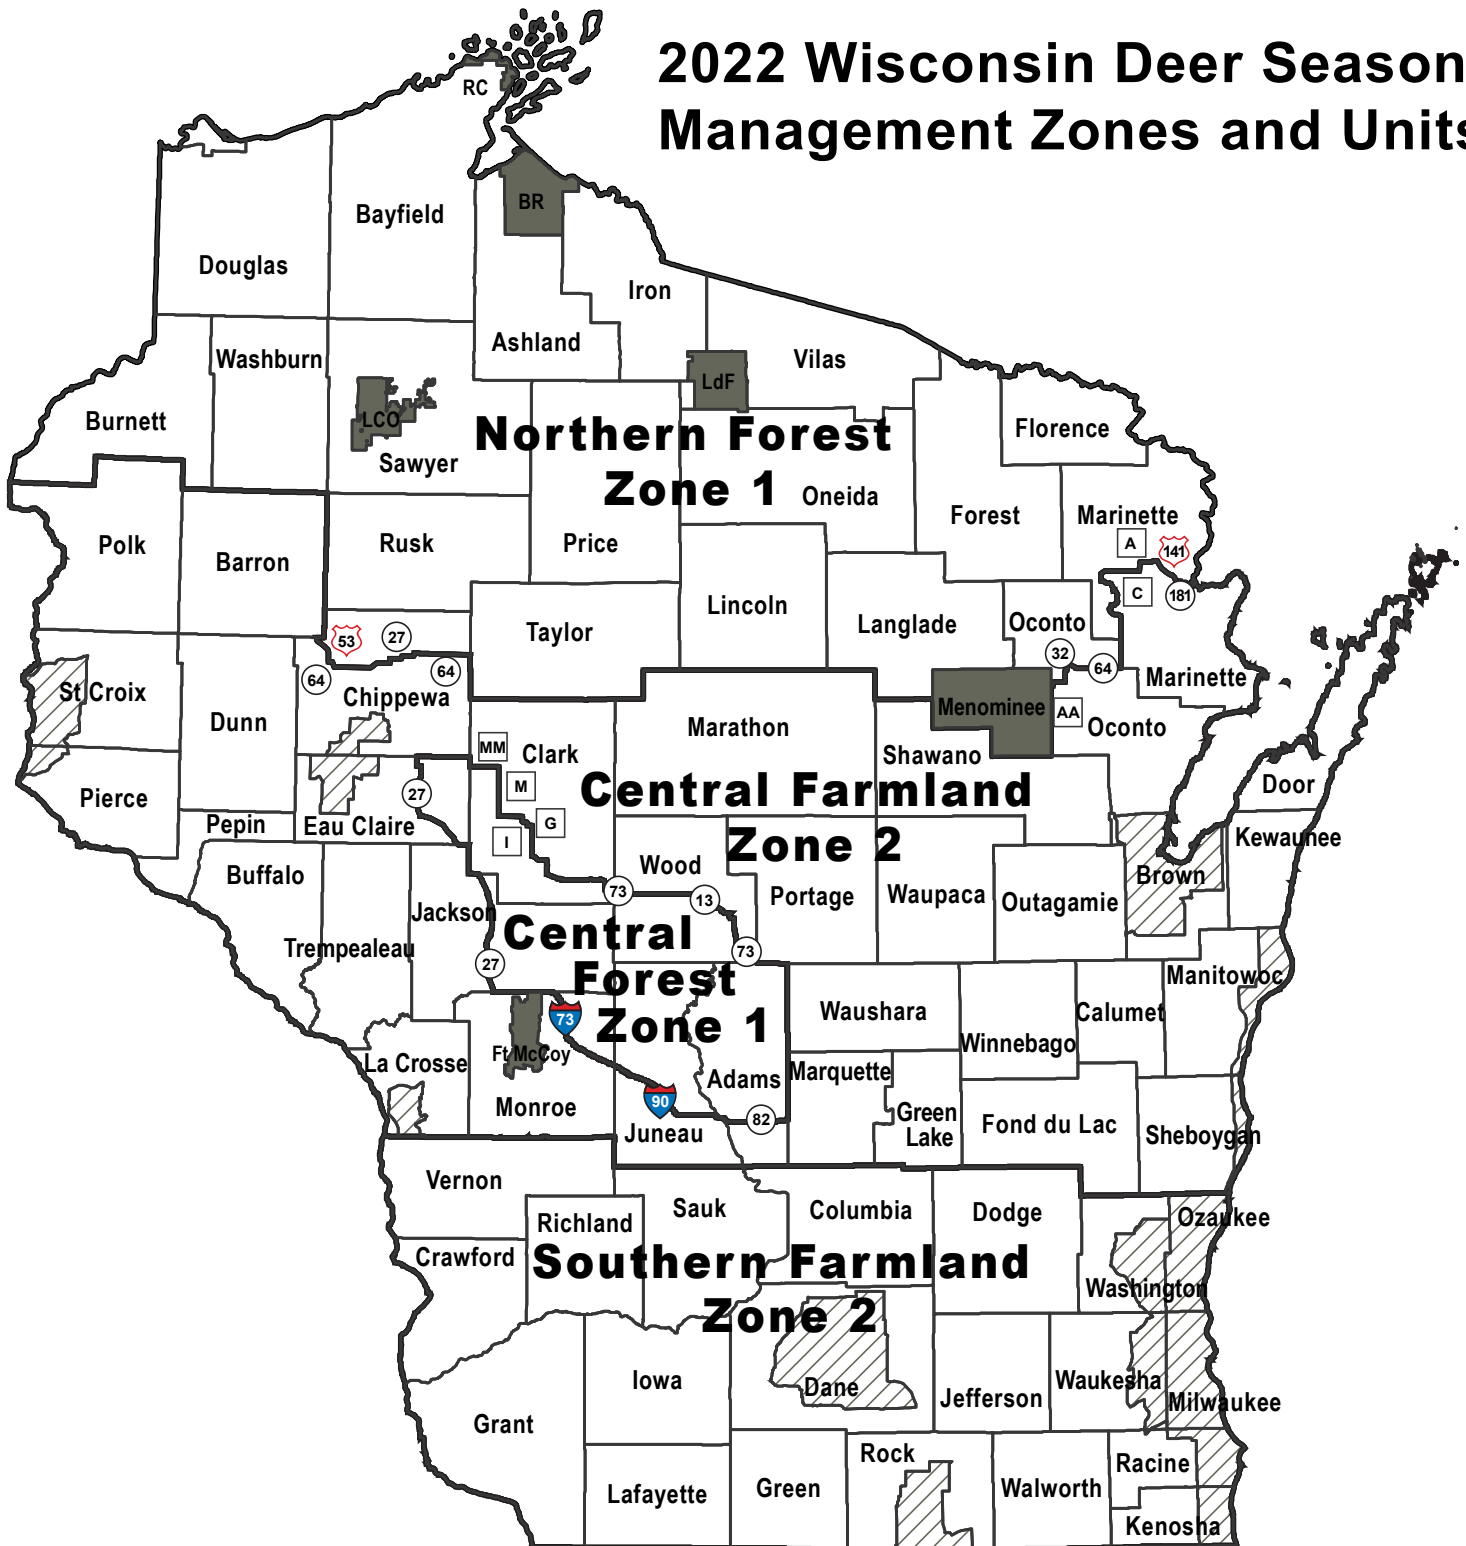

# 2022 Wisconsin Deer Season Management Zones and Units

 Metro Subunit: Information on boundary lines and extended season dates can be found at [dnr.wi.gov](http://dnr.wi.gov)

 Non-Quota Area: No harvest authorizations issued by the WDNR