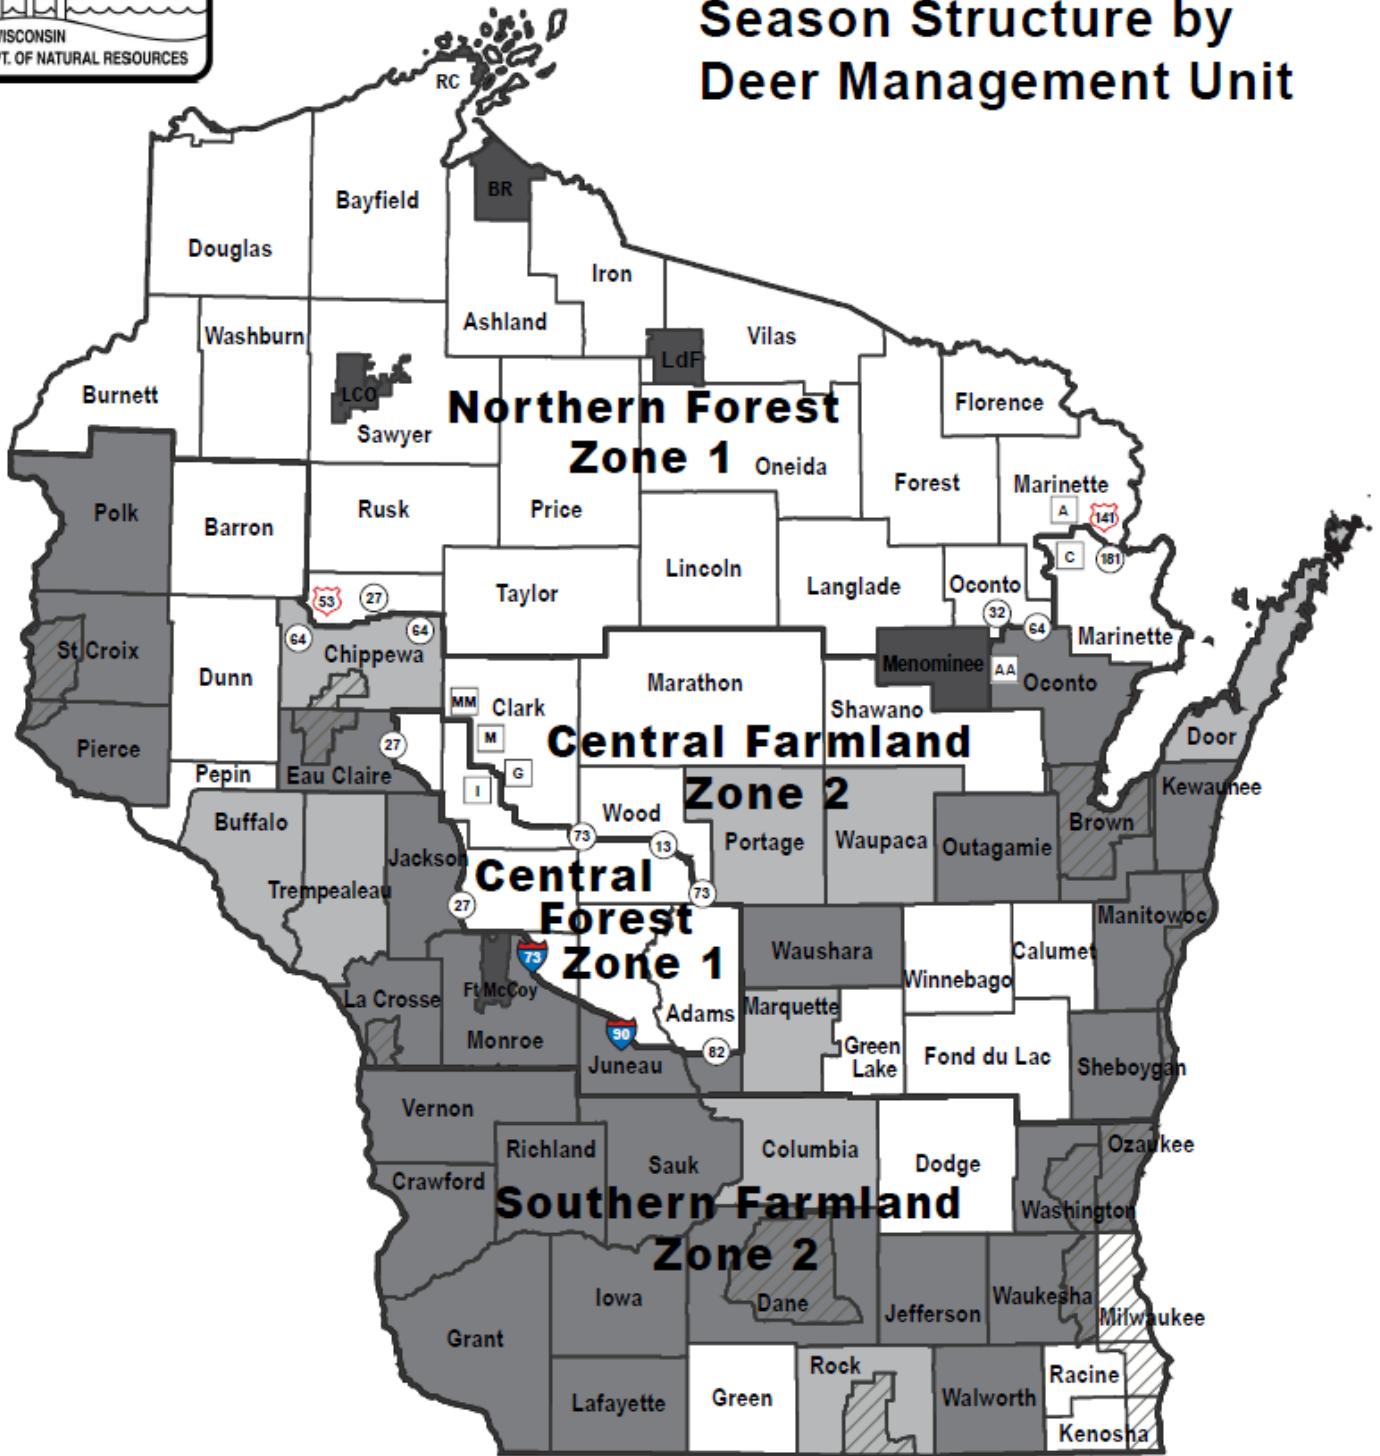

2022 Farmland Zone Season Structure by Deer Management Unit

Additional Seasons

- | | | | |
|---|--|--|-----------------------|
|  | Antlerless-Only Holiday Hunt
Dec. 24, 2022 - Jan. 1, 2023 |  | No Additional Seasons |
|  | Antlerless-Only Holiday Hunt
Dec. 24, 2022 - Jan. 1, 2023 &
Ext. Archery through Jan. 31, 2023 |  | Metro Subunit |
| | |  | Non-Quota Area |