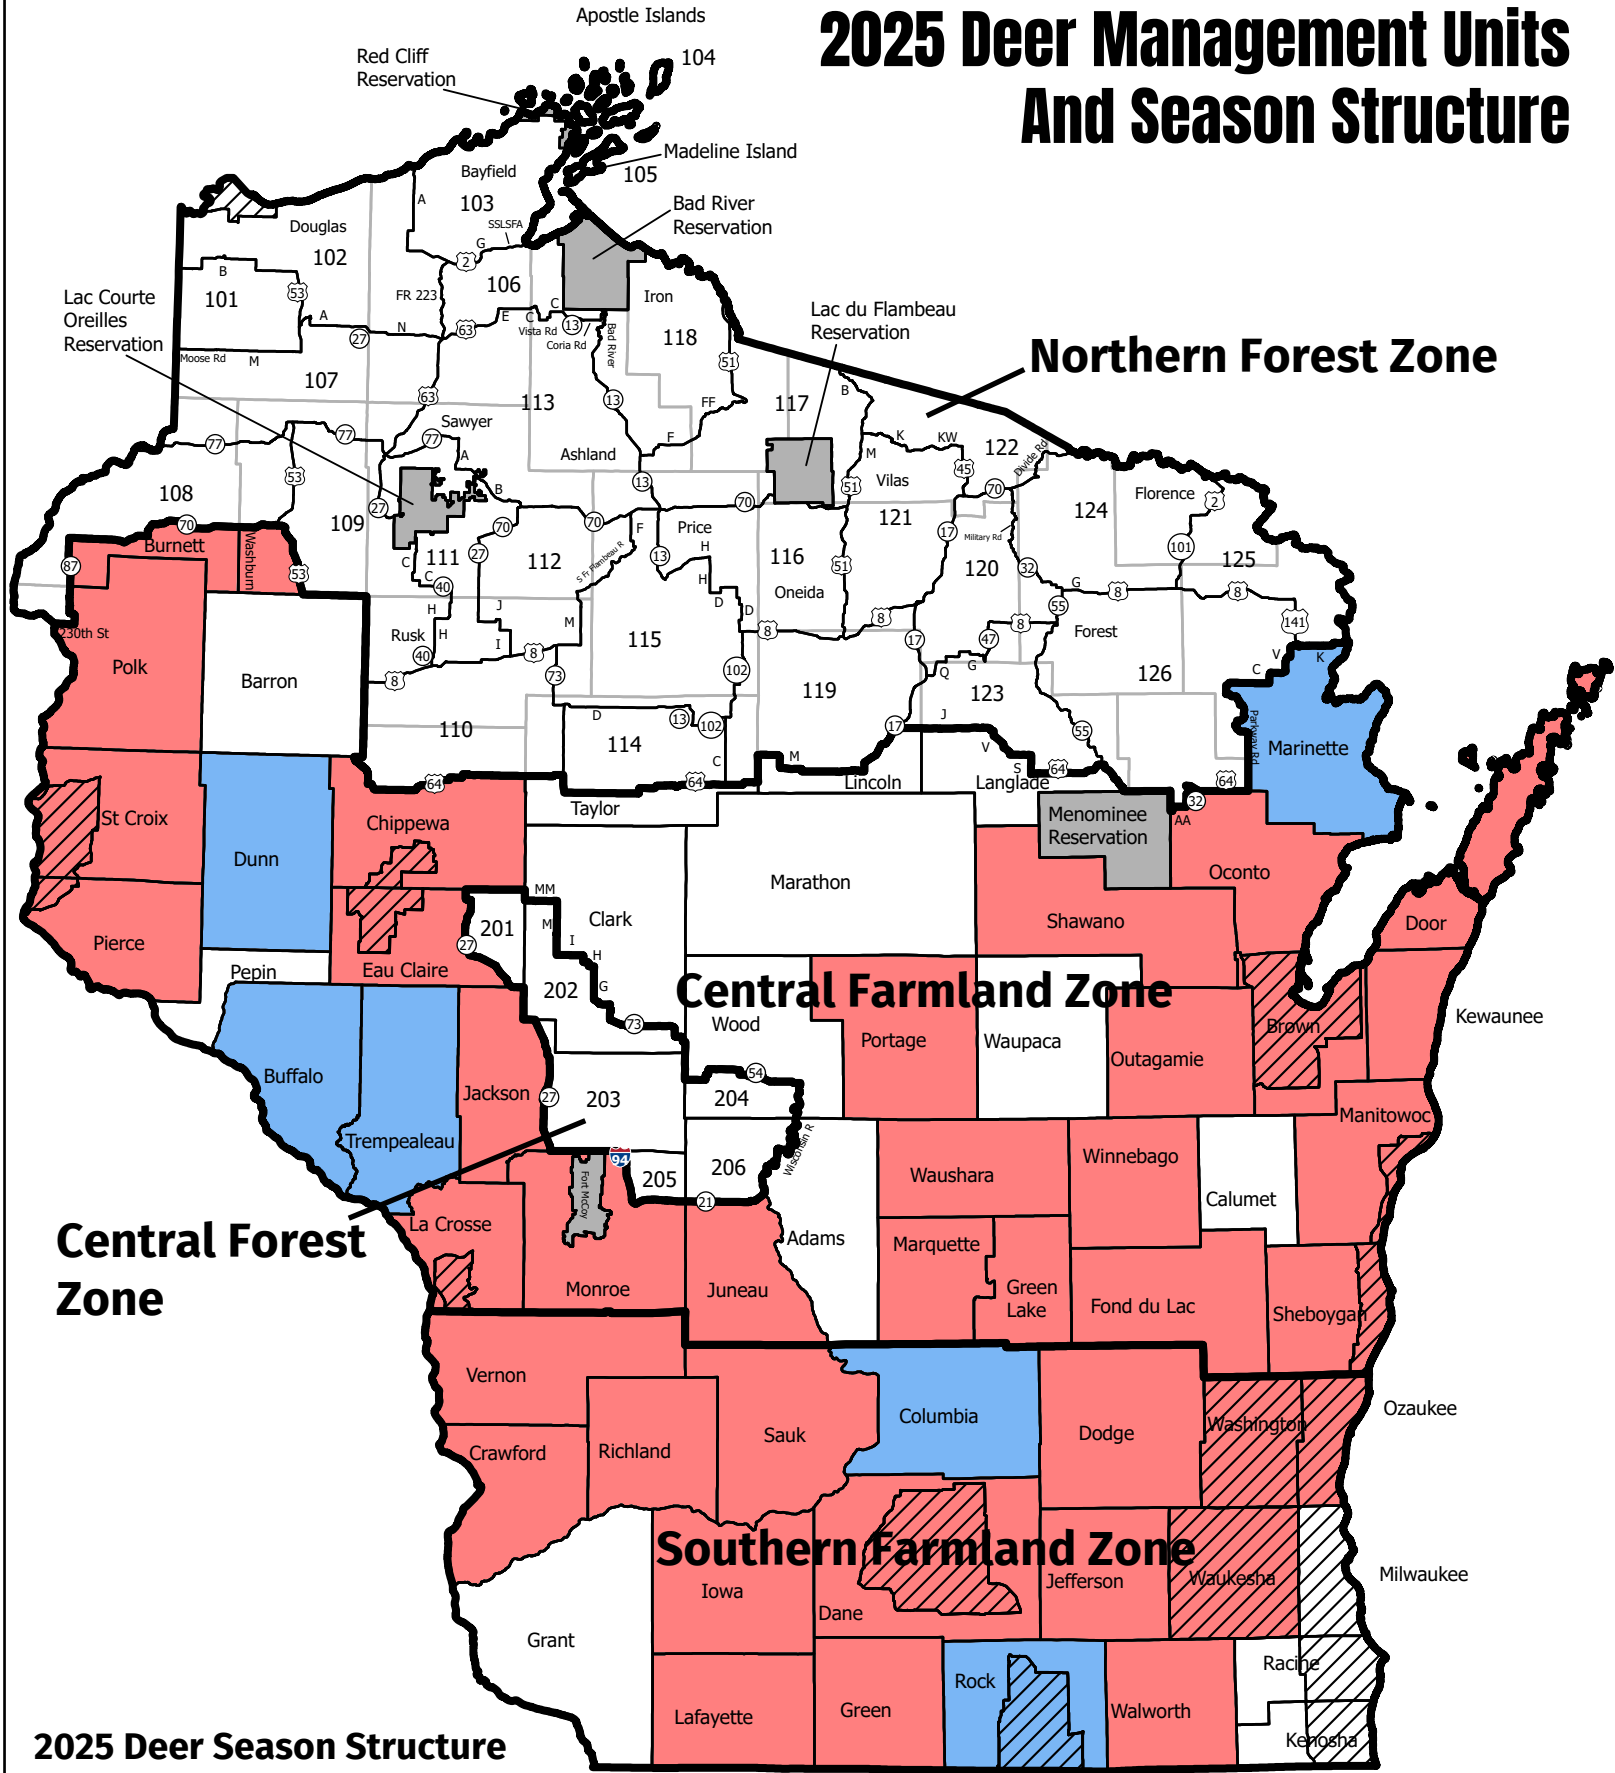

2025 Deer Management Units And Season Structure

2025 Deer Season Structure

- Holiday Hunt: Antlerless only. Dec. 24 - Jan. 1**
- Holiday Hunt: Antlerless only. Dec. 24 - Jan. 1** and Extended Archery Season: through Jan. 31, 2026
- Metro Sub-unit: See regulations for detailed boundaries
- Non-quota area: No harvest authorizations issued by the DNR