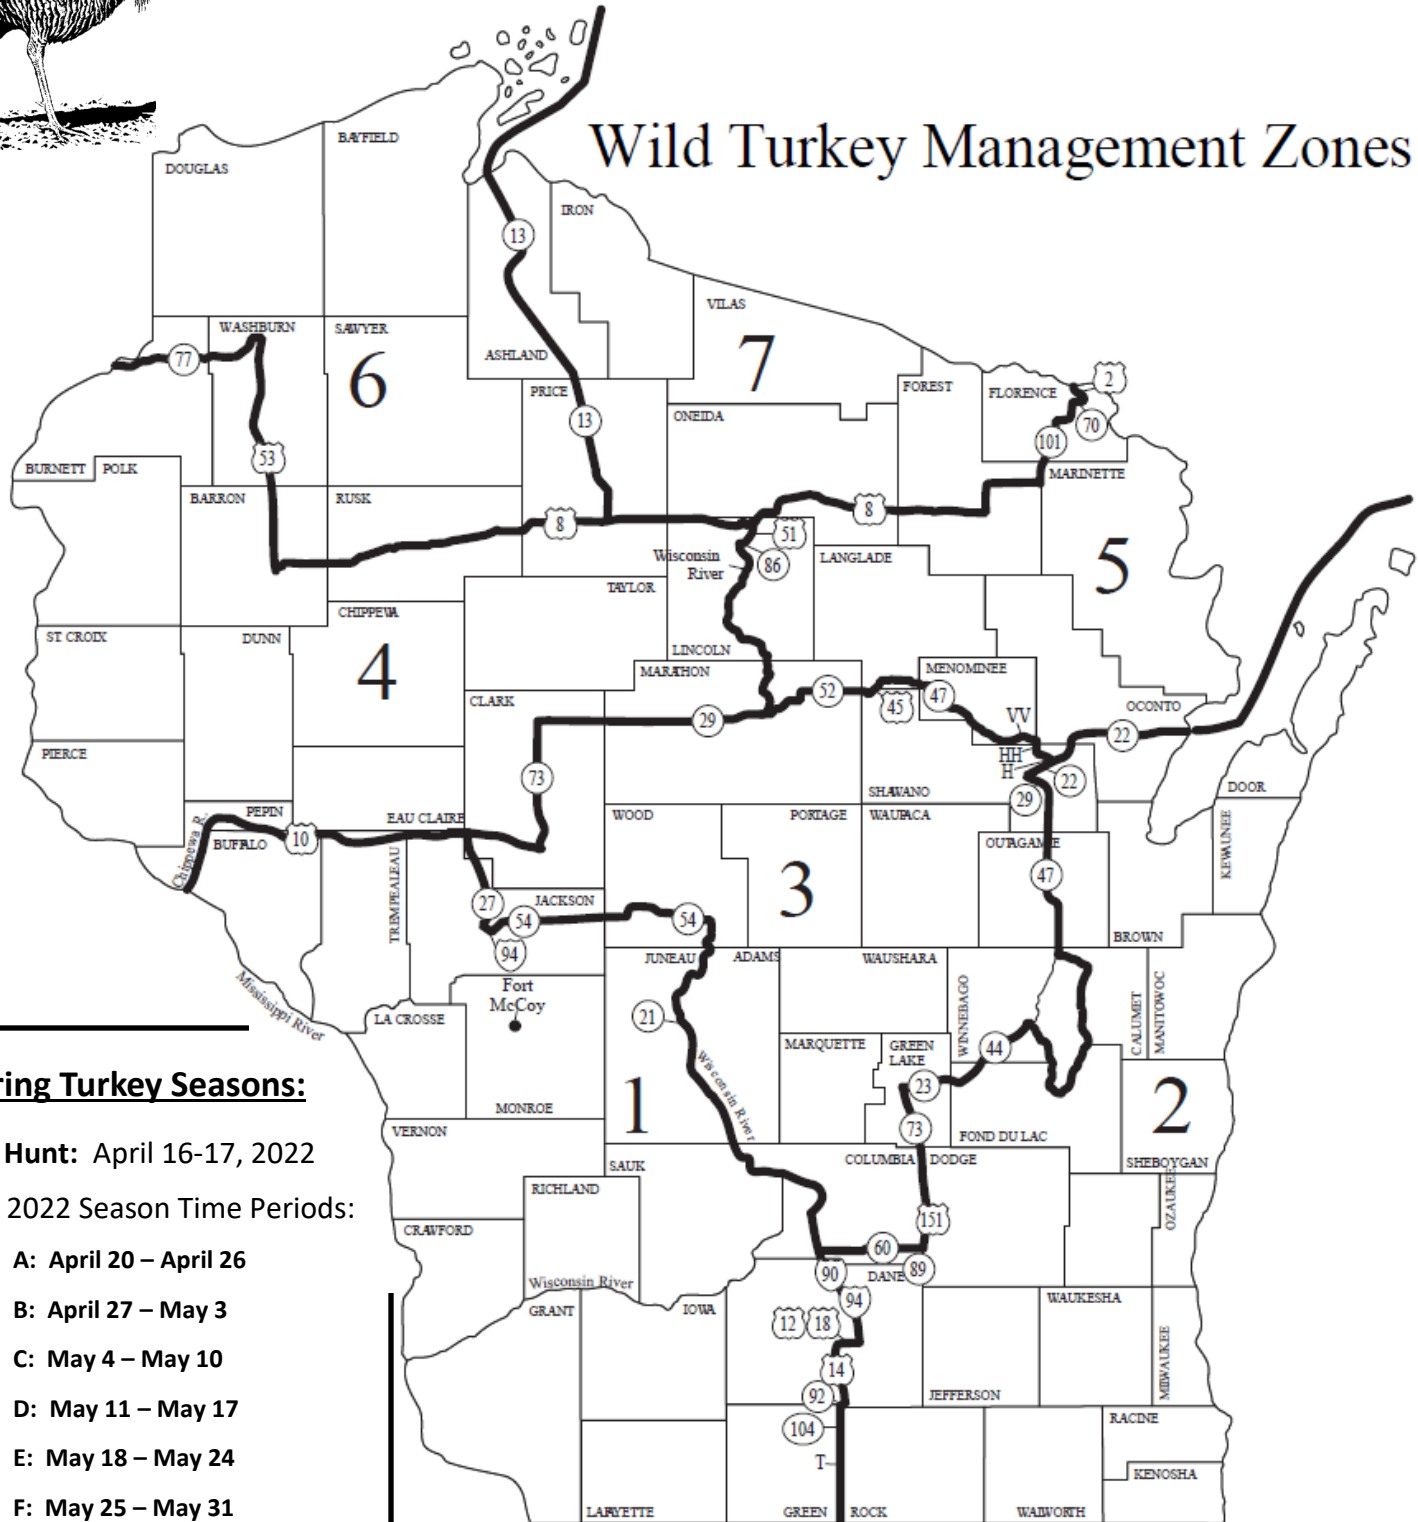

Attention Wisconsin Turkey Hunters!

- **Spring turkey applications** can be submitted anytime starting the beginning of the license year through the **December 10th Deadline**. To submit your application you will need to know the zone and time period you wish to hunt.
- Updates to your application can be made anytime before the deadline by accessing your customer account at GoWild.WI.gov.

Wild Turkey Management Zones

2022 Spring Turkey Seasons:

- ◆ **Youth Hunt:** April 16-17, 2022
- ◆ **Spring 2022 Season Time Periods:**
 - ⇒ **A:** April 20 – April 26
 - ⇒ **B:** April 27 – May 3
 - ⇒ **C:** May 4 – May 10
 - ⇒ **D:** May 11 – May 17
 - ⇒ **E:** May 18 – May 24
 - ⇒ **F:** May 25 – May 31