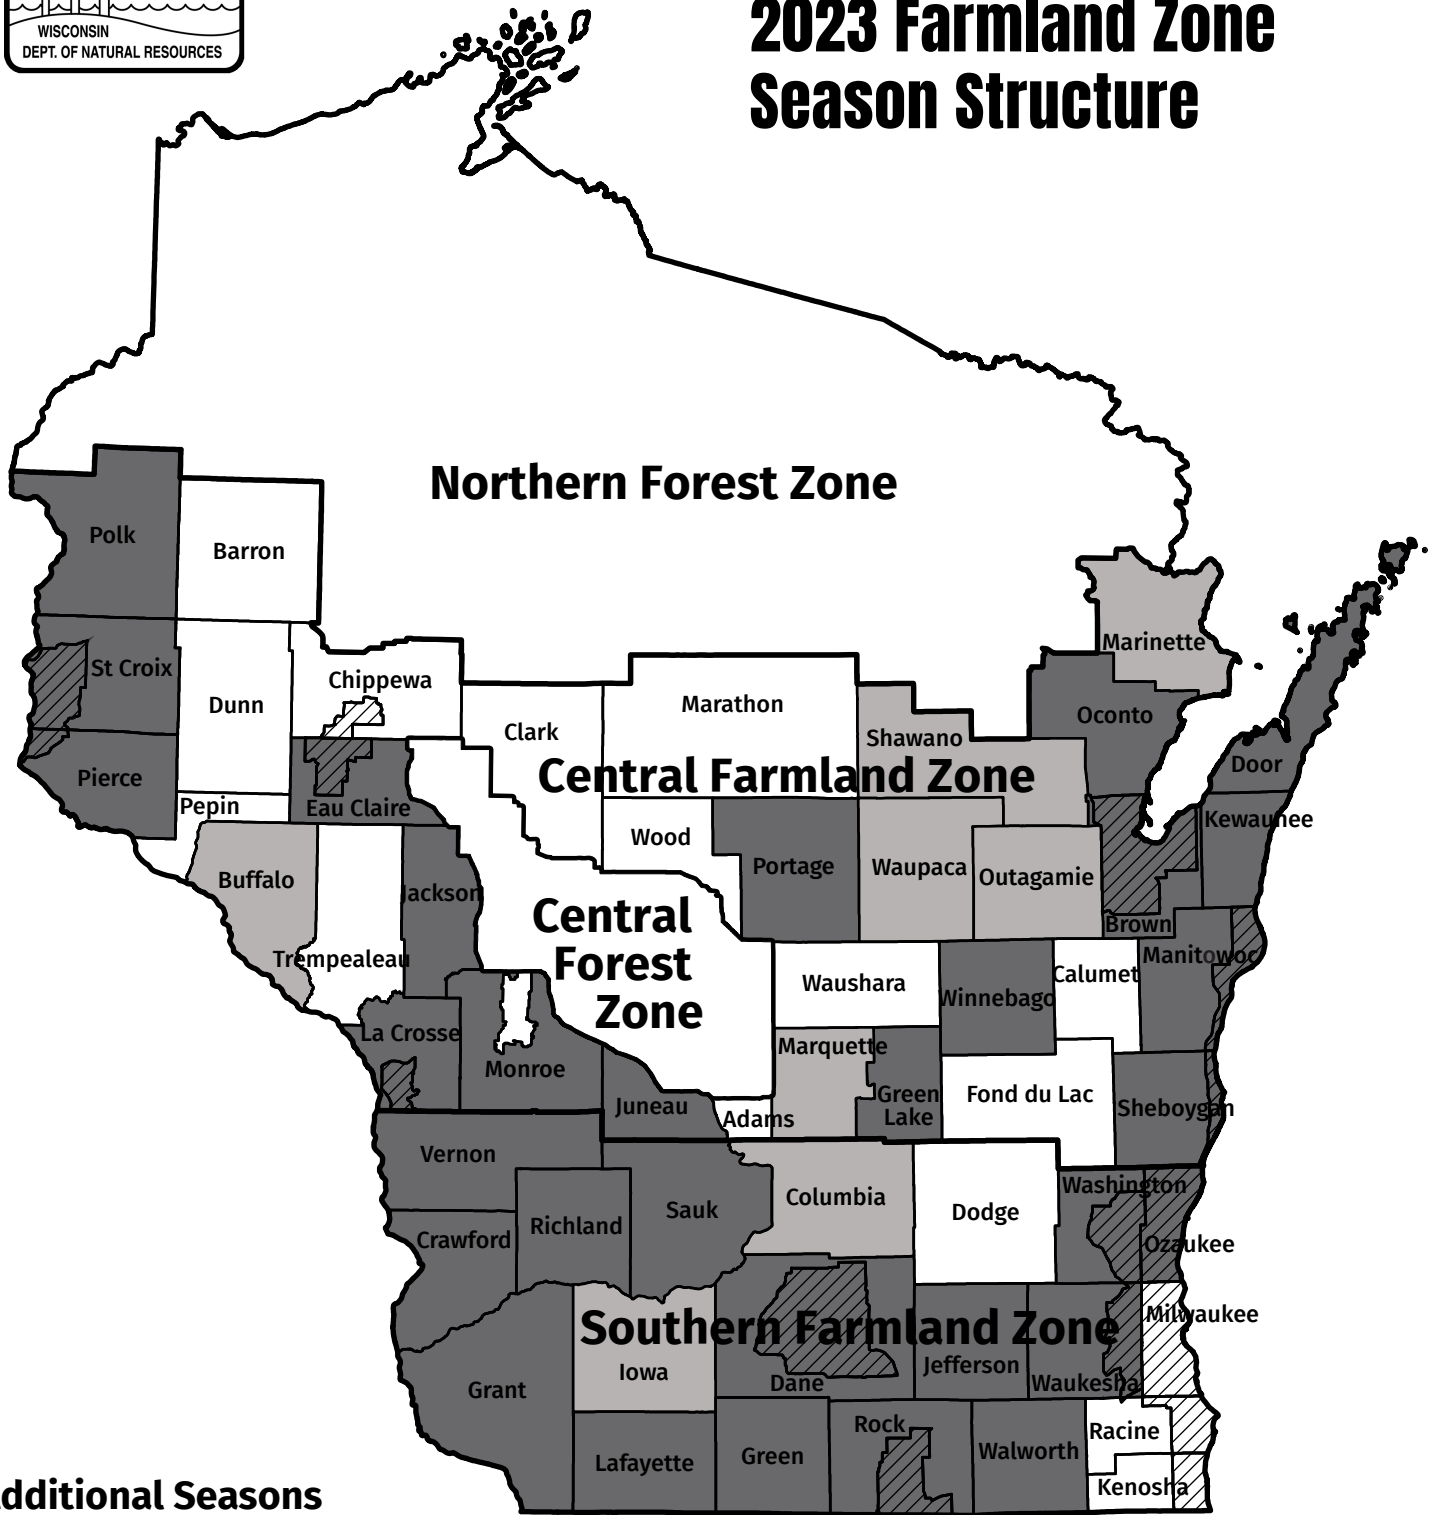

# 2023 Farmland Zone Season Structure

## Additional Seasons

-  Holiday Hunt: Antlerless only. Dec. 24 - Jan. 1
-  Holiday Hunt: Antlerless only. Dec. 24 - Jan. 1 and Extended Archery Season: Jan. 8 - 31, 2024
-  Metro Sub-unit
-  No additional seasons